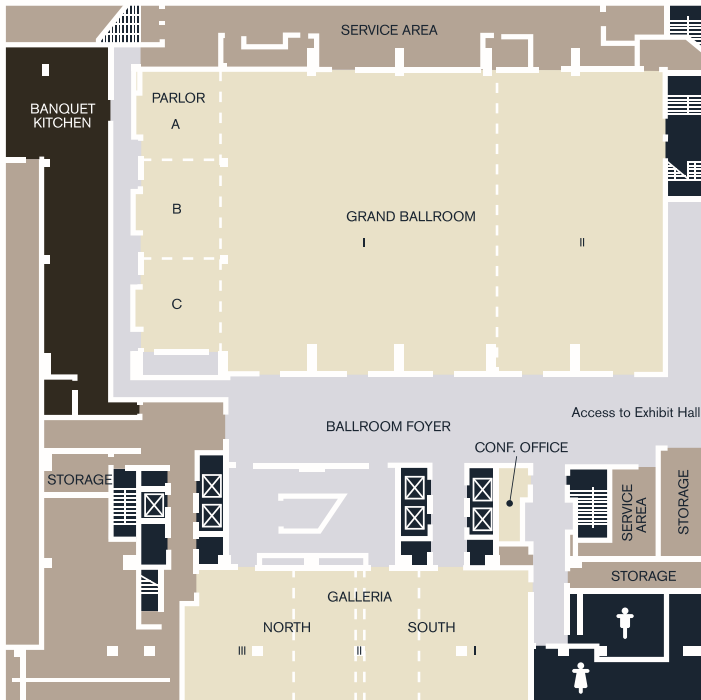

# FLOOR PLAN

Ballroom Level

Plaza Level

3rd Floor Conference Level

23rd Floor Skyline Level

HILTON PORTLAND DOWNTOWN  
 & THE DUNIWAY  
 921 SW Sixth Avenue | Portland, OR 97204  
 T: + 1 503 226 1611  
 F: + 1 503 220 2565  
 E: pdxph-salesadm@hilton.com  
[portland.hilton.com](http://portland.hilton.com)