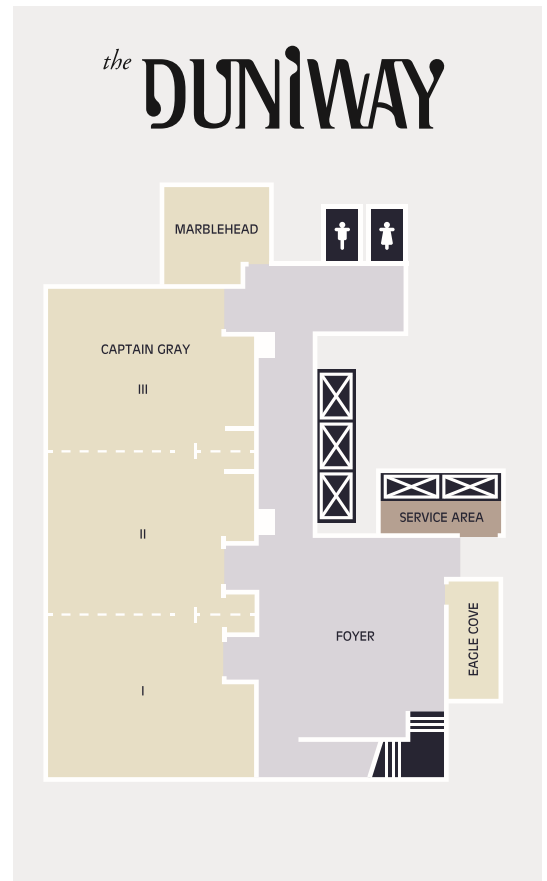

# FLOOR PLAN

Ballroom Level

Plaza Level

3rd Floor Conference Level

23rd Floor Skyline Level

HILTON PORTLAND DOWNTOWN  
 & THE DUNIWAY  
 921 SW Sixth Avenue | Portland, OR 97204  
 T: + 1 503 226 1611  
 F: + 1 503 220 2565  
 E: pdxph-salesadm@hilton.com  
[portland.hilton.com](http://portland.hilton.com)