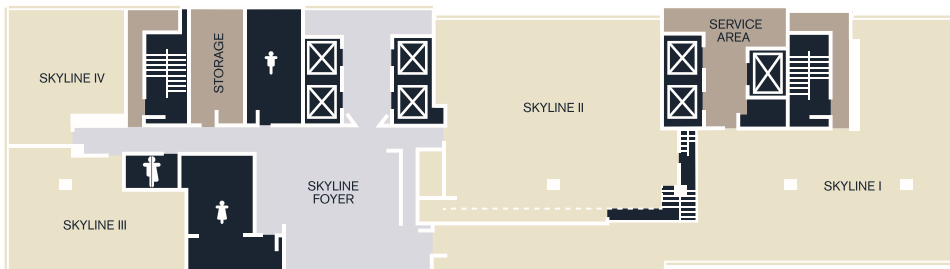

# FLOOR PLAN

Ballroom Level

Plaza Level

3rd Floor Conference Level

23rd Floor Skyline Level

HILTON PORTLAND DOWNTOWN  
 & THE DUNIWAY  
 921 SW Sixth Avenue | Portland, OR 97204  
 T: + 1 503 226 1611  
 F: + 1 503 220 2565  
 E: pdxph-salesadm@hilton.com  
[portland.hilton.com](http://portland.hilton.com)