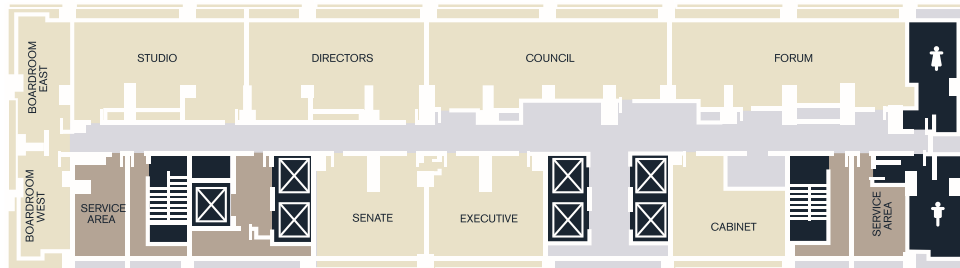

# FLOOR PLAN

Ballroom Level

Plaza Level

3rd Floor Conference Level

23rd Floor Skyline Level

HILTON PORTLAND DOWNTOWN  
 & THE DUNIWAY  
 921 SW Sixth Avenue | Portland, OR 97204  
 T: + 1 503 226 1611  
 F: + 1 503 220 2565  
 E: pdxph-salesadm@hilton.com  
[portland.hilton.com](http://portland.hilton.com)